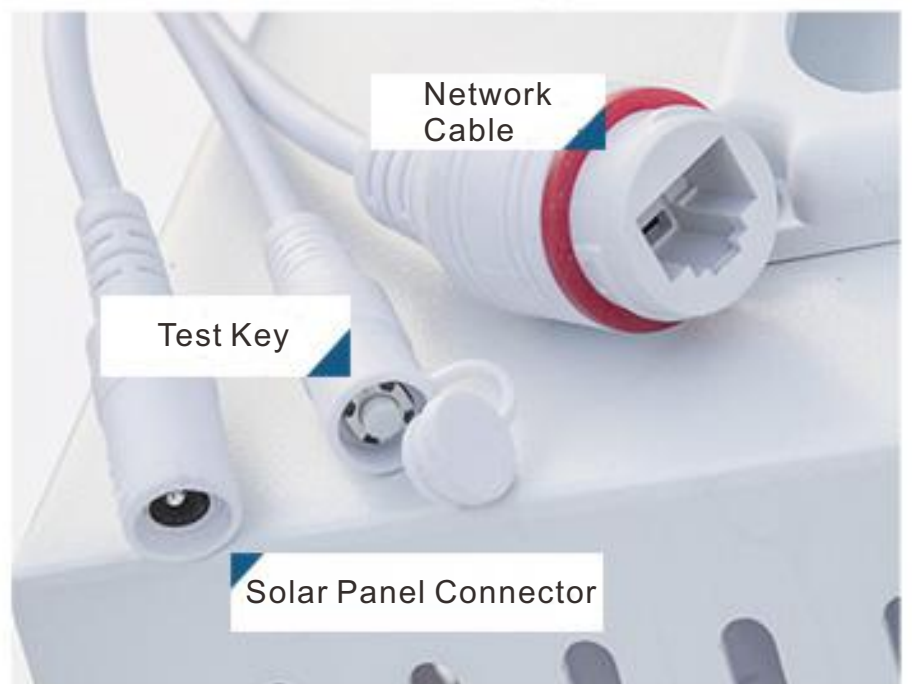

Suitable for a variety of installation environment

Can be installed on the wall pole, adjustable angle lamp

Perfect combination of solar lighting and solar monitoring system

Additional solar monitoring system can be added according to need

Using imported high brightness Bridgelux led chip up to 150lm/w

Adjustable lamp

180° adjustable lamp can be used for different installation environment

Motion Sensor

Remote Control Model

Remote Control
5 meters controllable range
6 kinds of control mode

Solar Monitoring System

Three connection mode

Wifi Mode

Network cable

4G Mode

Solar Monitoring System

Lamp can rotate 180 degrees
Solar panels can rotate 45 degrees

Camera can rotate 45 degrees
up and down

Insert TF card to store video

Waterproof male and female connector

2 Kinds Of Installation

Pole Installation

Wall Installation

Parameters

Model: AN-ISGL08
Power: 12W
LED Chips: Bridgelux
Flux: 1800lm
Solar Panel: 25W
Lithium Battery: 7.4V8AH
Control Method: Light+Motion Sensor Control