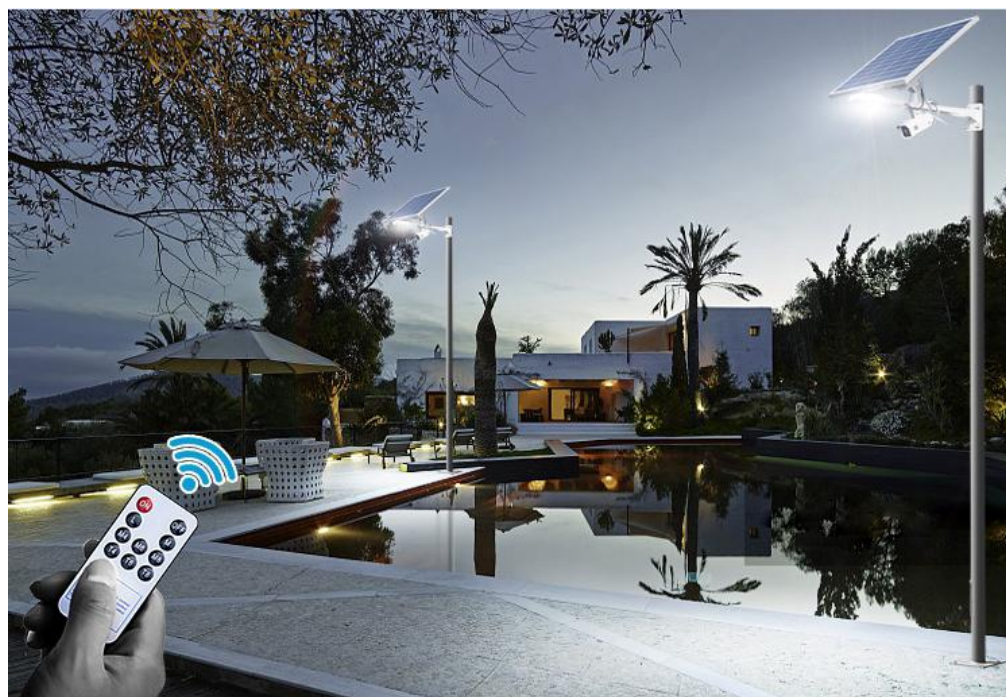

Suitable for a variety of installation environment

Can be installed on the wall pole, adjustable angle lamp

Perfect combination of solar lighting and solar monitoring system

Additional solar monitoring system can be added according to need

Feature

Solar panel

High power and efficient monocrystalline silicon solar panel, PV efficiency >20%

Adjustable angle bracket

Solar panel can be adjust the angle through the active interface

High Brightness LED Chip

Using imported high brightness Bridgelux led chip up to 150lm/w

Adjustable lamp

180° adjustable lamp can be used for different installation environment

Motion Sensor

Remote Control Model

Remote Control
5 meters controllable range
6 kinds of control mode

Solar Monitoring System

Three connection mode

Wifi Mode

Network cable

4G Mode

Solar Monitoring System

Lamp can rotate 180 degrees
Solar panels can rotate 45 degrees

Camera can rotate 45 degrees
up and down