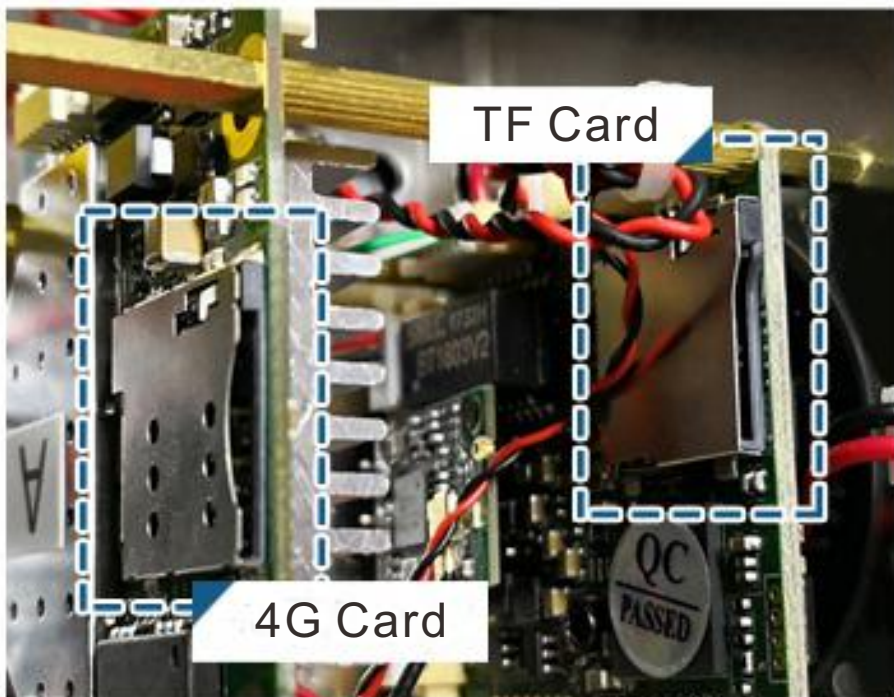

Suitable for a variety of installation environment

Can be installed on the wall pole, adjustable angle lamp

Perfect combination of solar lighting and solar monitoring system

Additional solar monitoring system can be added according to need

Using imported high brightness Bridgelux led chip up to 150lm/w

Adjustable lamp

180° adjustable lamp can be used for different installation environment

Motion Sensor

Remote Control Model

Remote Control
5 meters controllable range
6 kinds of control mode

Solar Monitoring System

Three connection mode

Wifi Mode

Network cable

4G Mode

Solar Monitoring System

Lamp can rotate 180 degrees
Solar panels can rotate 45 degrees

Camera can rotate 45 degrees
up and down

Insert TF card to store video

Waterproof male and female connector

2 Kinds Of Installation

Pole Installation

Wall Installation

Parameters

Model: AN-ISGL08
Power: 12W
LED Chips: Bridgelux
Flux: 1800lm
Solar Panel: 25W
Lithium Battery: 7.4V8AH
Control Method: Light+Motion Sensor Control