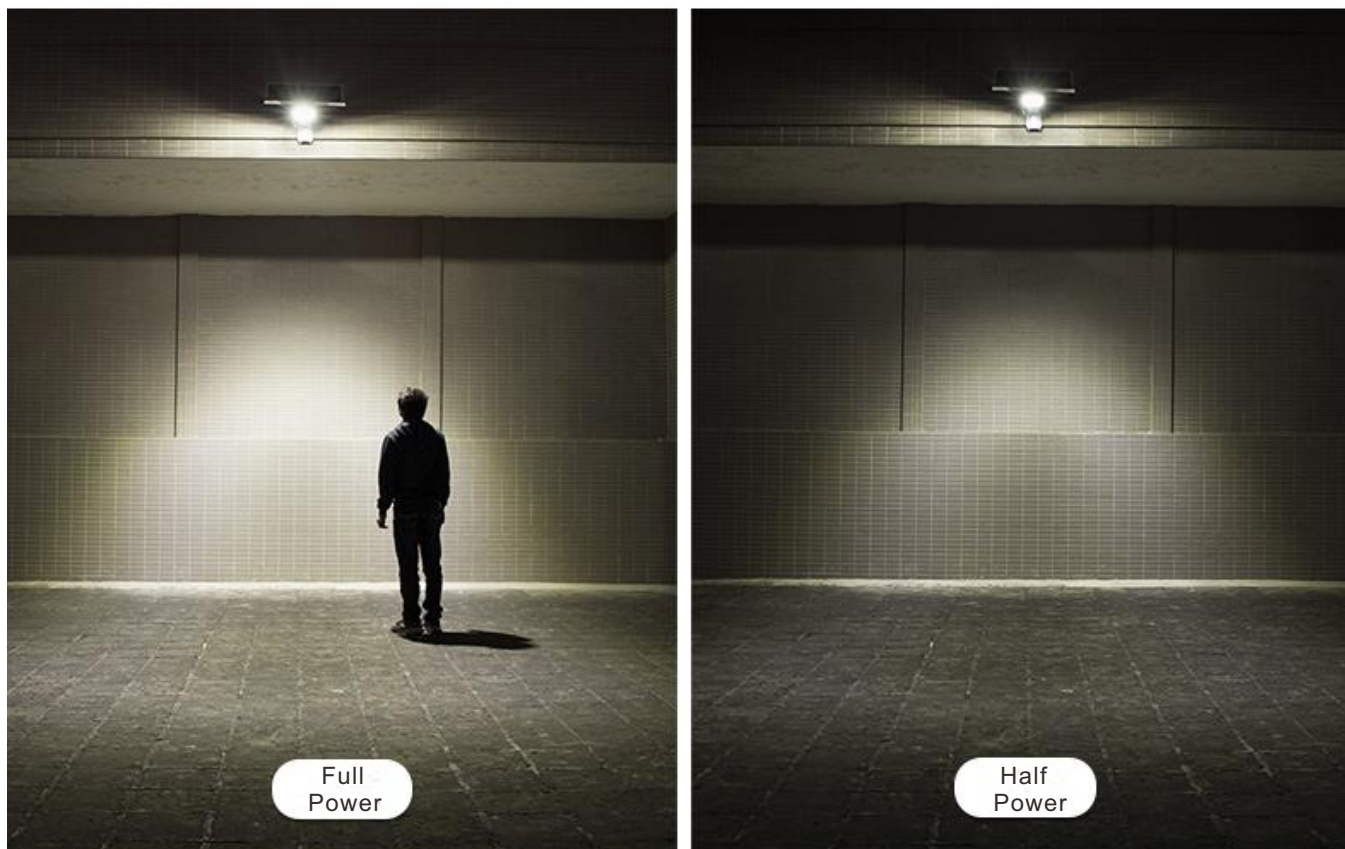

Suitable for a variety of installation environment

Can be installed on the wall pole, adjustable angle lamp

Perfect combination of solar lighting and solar monitoring system

Additional solar monitoring system can be added according to need

Feature

Solar panel

High power and efficient monocrystalline silicon solar panel, PV efficiency >20%

Adjustable angle bracket

Solar panel can be adjust the angle through the active interface

High Brightness LED Chip

Using imported high brightness Bridgelux led chip up to 150lm/w

Adjustable lamp

180° adjustable lamp can be used for different installation environment

Motion Sensor

Remote Control Model

Remote Control
5 meters controllable range
6 kinds of control mode